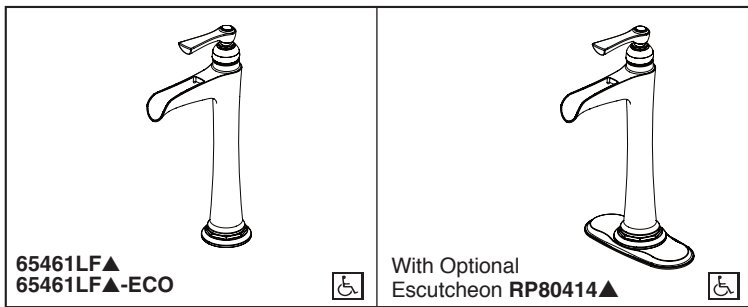

## VESSEL LAVATORY FAUCETS

- Rook™ Bath Collection
- Single Handle Deck Mount

65461LF▲  
65461LF▲-ECO

With Optional  
Escutcheon RP80414▲

Submitted Model No.: \_\_\_\_\_

Specific Features: \_\_\_\_\_

RP72411▲ Grid Strainer Drain  
less overflow holes

### STANDARD SPECIFICATIONS:

- Maximum 1.50 gpm @ 60 psi, 5.70 L/min @ 414 kPa
- Maximum (ECO models only) 1.20 gpm @ 60 psi, 4.54 L/min @ 414 kPa
- One or three hole mount (escutcheon optional, not included)
- Control mechanism - 28 mm ceramic disc cartridge with metal stem
- 1/2-14 NPSM threaded inlets
- Optional push button drain assembly or grid strainer available separately
- Solid brass fabricated body