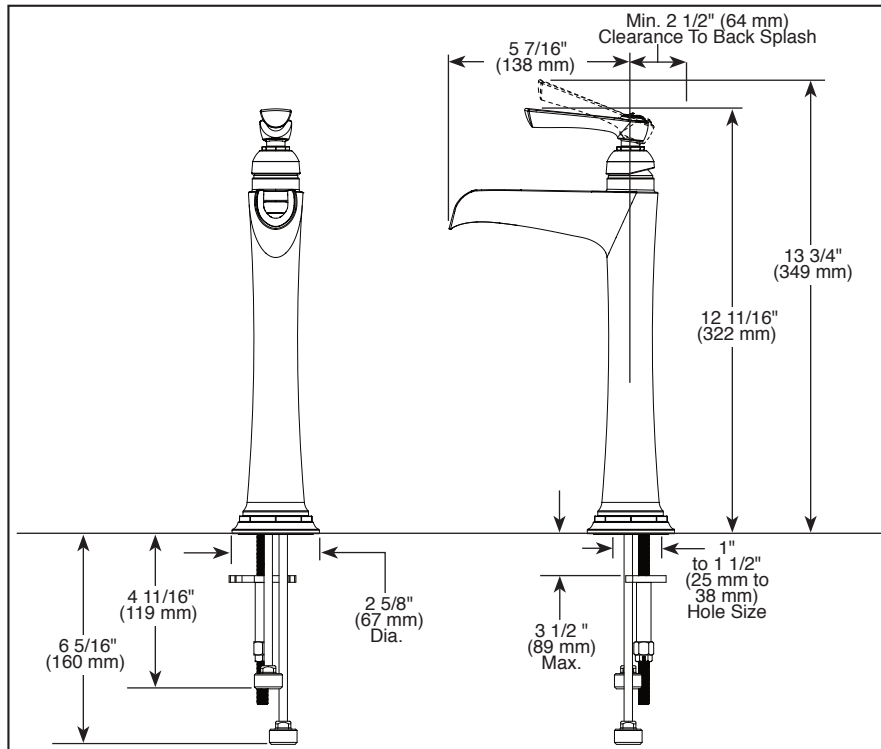

## VESSEL LAVATORY FAUCETS

- Rook™ Bath Collection
- Single Handle Deck Mount

65461LF▲  
65461LF▲-ECO

With Optional  
Escutcheon RP80414▲

Submitted Model No.: \_\_\_\_\_

Specific Features: \_\_\_\_\_

RP72411▲ Grid Strainer Drain  
less overflow holes

RP72413▲ Push Button Drain  
less overflow holes

RP81627▲ Push Button Drain  
less overflow holes

RP72412▲ Grid Strainer Drain  
with overflow holes

RP72414▲ Push Button Drain  
with overflow holes

RP81628▲ Push Button Drain  
with overflow holes

### STANDARD SPECIFICATIONS:

- Maximum 1.50 gpm @ 60 psi, 5.70 L/min @ 414 kPa
- Maximum (ECO models only) 1.20 gpm @ 60 psi, 4.54 L/min @ 414 kPa
- One or three hole mount (escutcheon optional, not included)
- Control mechanism - 28 mm ceramic disc cartridge with metal stem
- 1/2-14 NPSM threaded inlets
- Optional push button drain assembly or grid strainer available separately
- Solid brass fabricated body