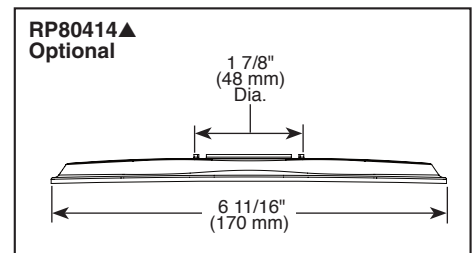

▲ Designate Proper Finish Suffix

Brizo Kitchen & Bath Company reserves the right (1) to make changes in specifications and materials, and (2) to change or discontinue models, both without notice or obligation. Dimensions are for reference only. See current full-line price book or www.brizo.com for finish options and product availability.

BSP-L-65461LF Rev. C

Brizo Kitchen & Bath Company
Indianapolis, Indiana 46280
A Division of Masco Corporation of Indiana
© 2016 Brizo Kitchen & Bath Company